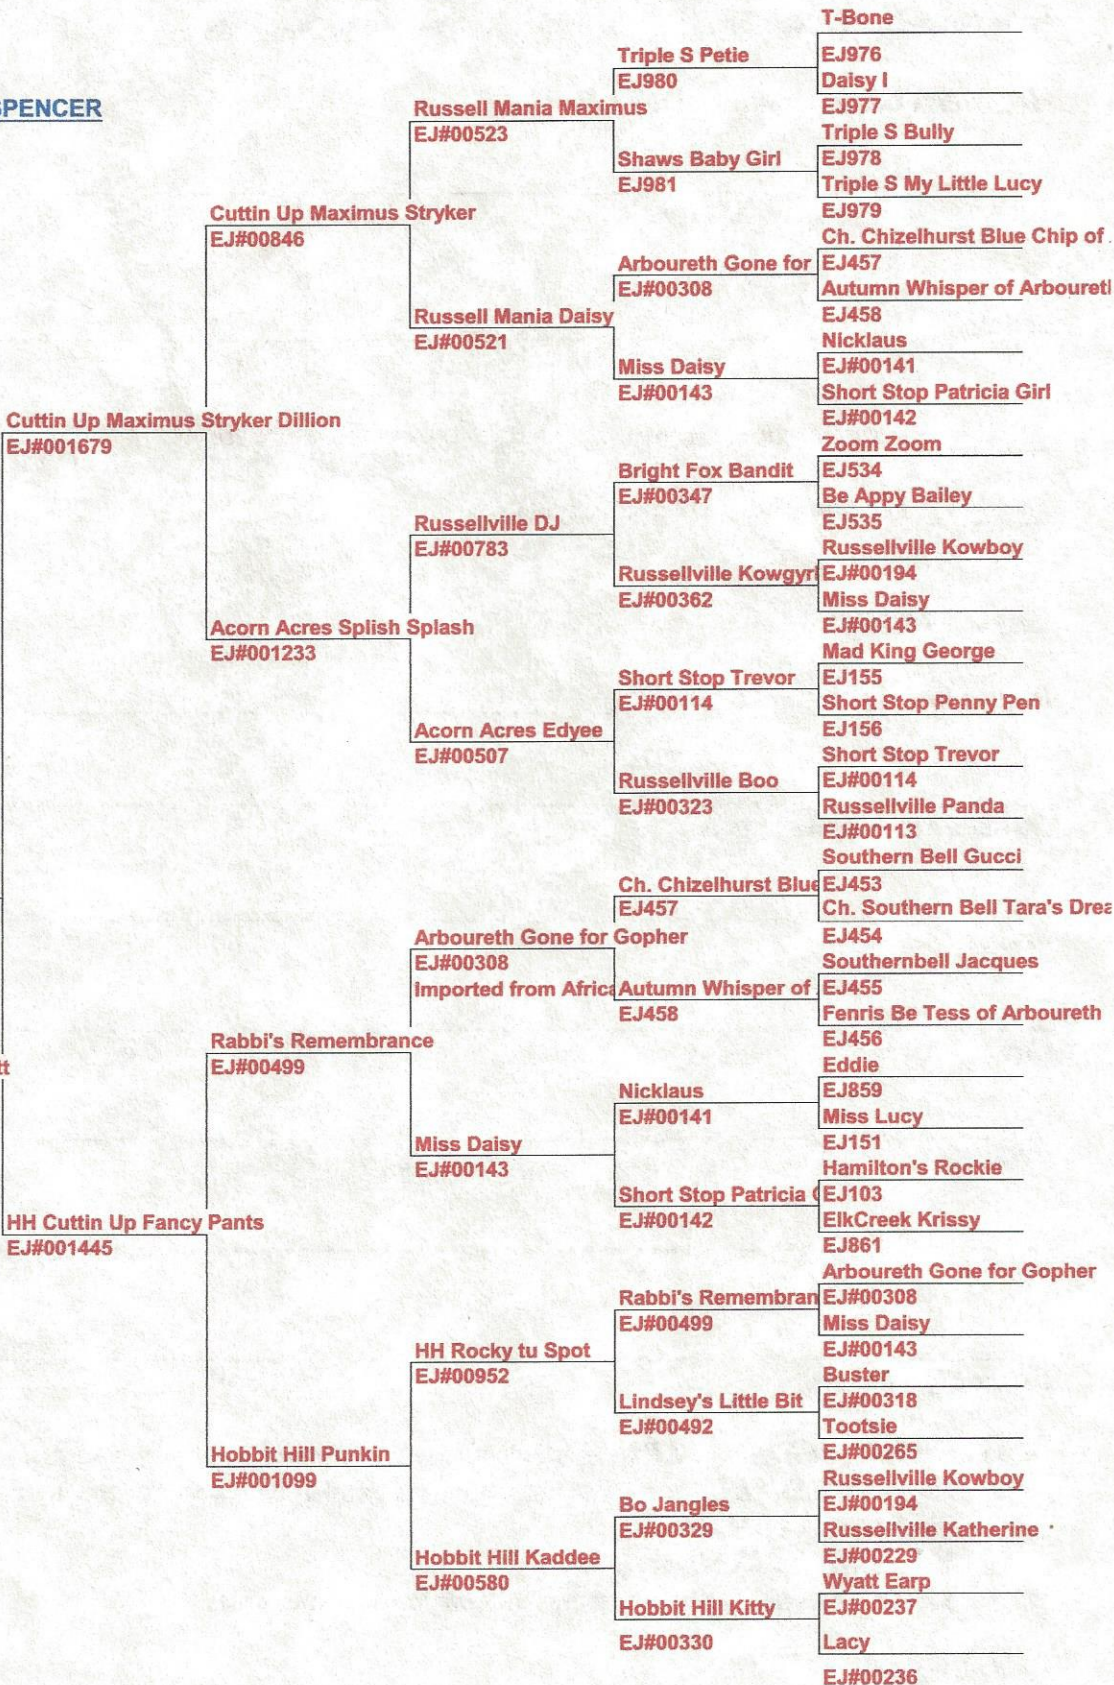

**ENGLISH JACK RUSSELL TERRIER CLUB ALLIANCE EST.1999**

**OFFICIAL PEDIGREE OF 42 SPENCER**

**42 Spencer**  
 EJ#002295  
 Whelped: 09/28/15  
 Color: WH/BWN  
 Sex: Female  
 Breeder: Debbie E Nutt  
 Owner: Victoria and Debbie E Nutt  
 354198 E 1000 RD  
 Prague, OK 74864