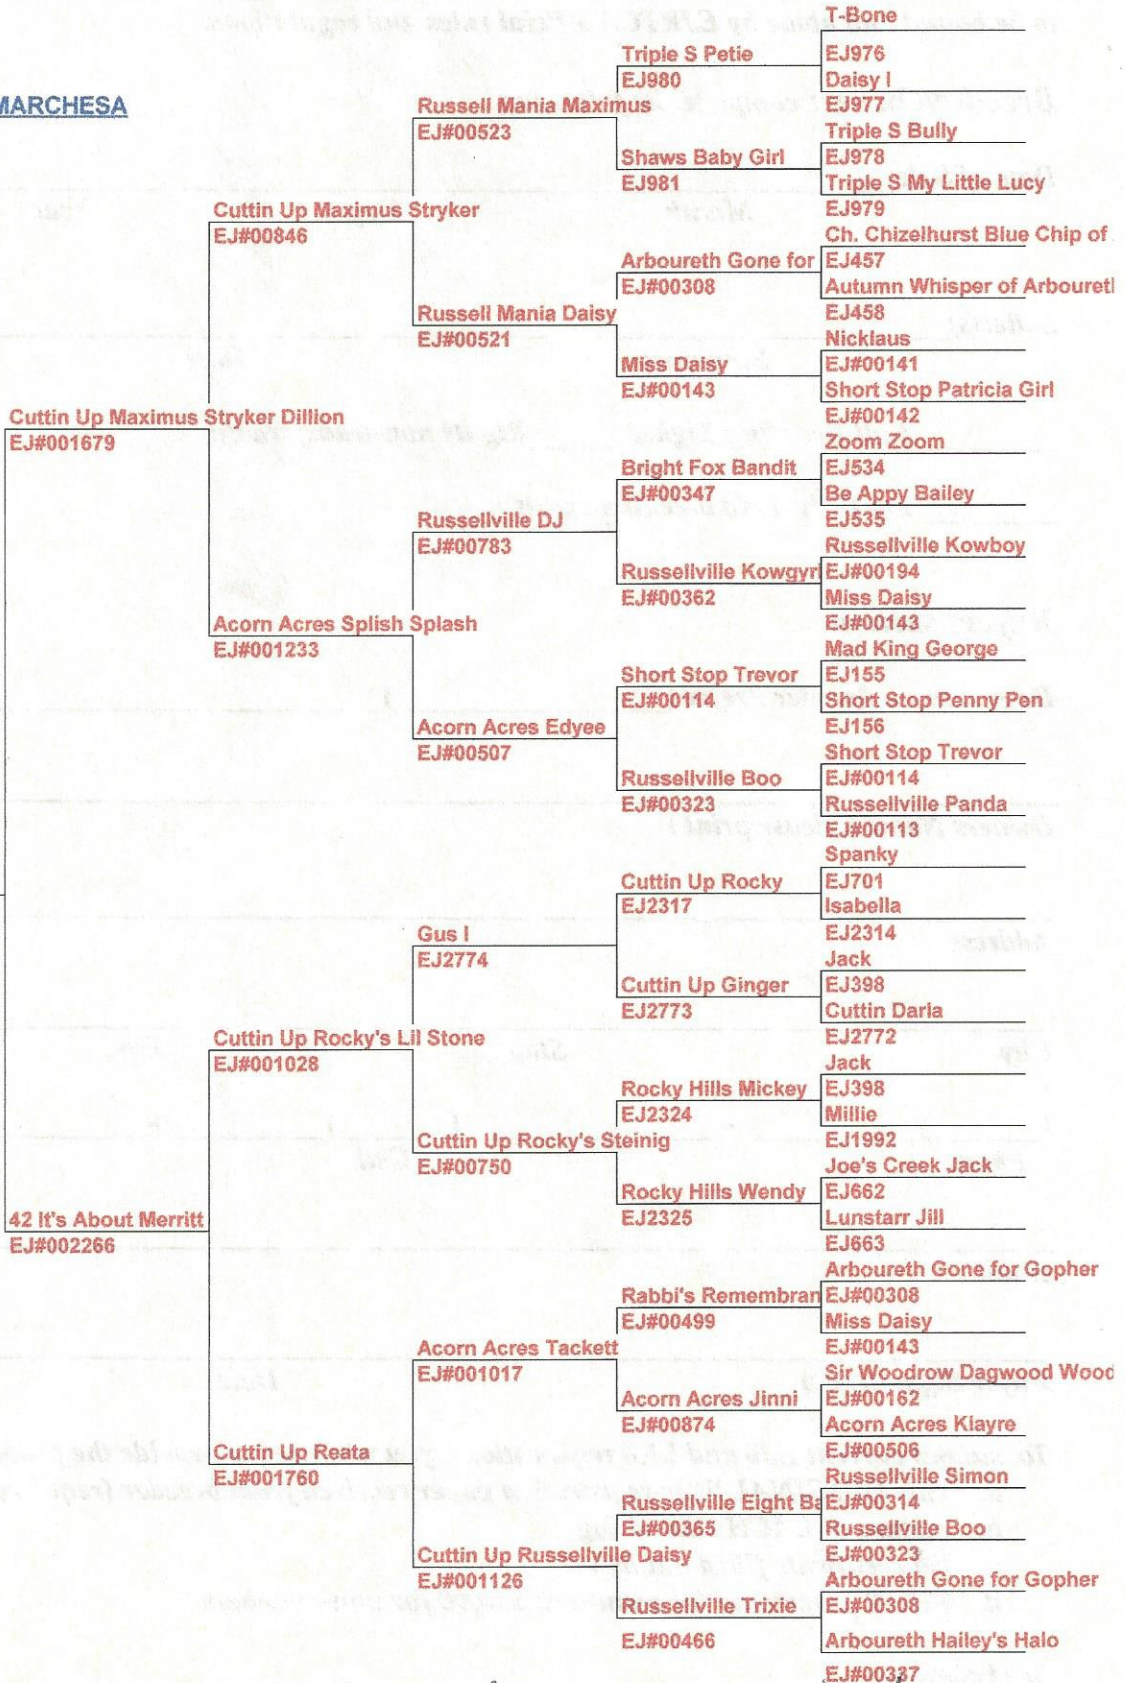

ENGLISH JACK RUSSELL TERRIER CLUB ALLIANCE EST.1999

OFFICIAL PEDIGREE OF 42 MARCHESA

42 Marchesa

EJ#002587
 Whelped: 06/29/18
 Color: WH/BWN
 Sex: Female
 Breeder: Debbie E Nutt
 Owner: Debbie E Nutt
 354198 E 1000 RD
 Prague, OK 74864